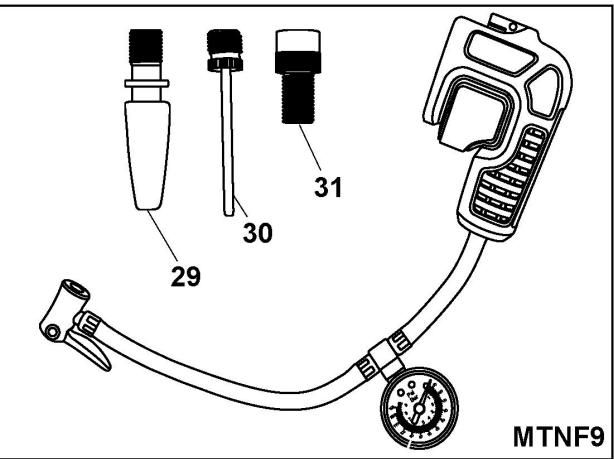

MTRT8

MTNF9