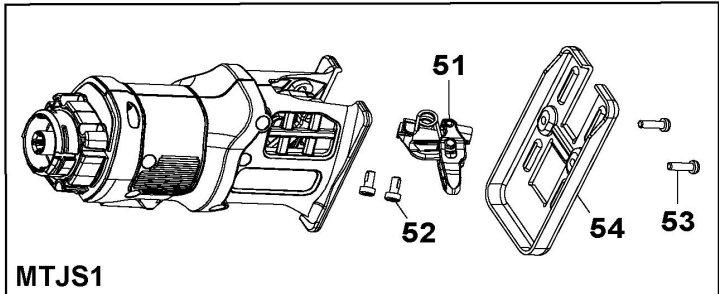

Parts List MTTS7 TRIM SAW H1

Item	Part Number	Qty	Part Description	General Description	Other Info	Repair Inst	Markets
21	90591845	1	INSERT			No	XJ
22	90591846	1	BLOCK			No	XJ
23	90591847	1	SCREW			No	XJ
100	497570-02	1	KEY	4mm		No	XJ