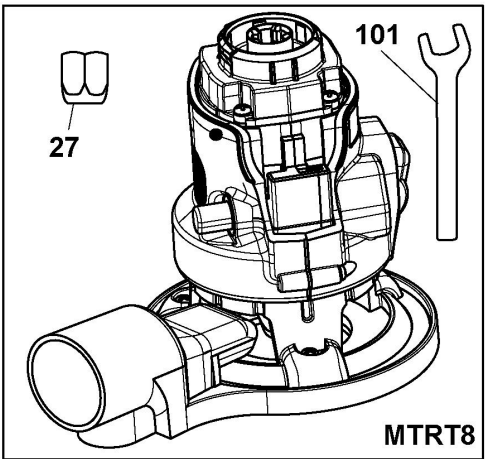

MTSA2

MTTS7

MTRT8